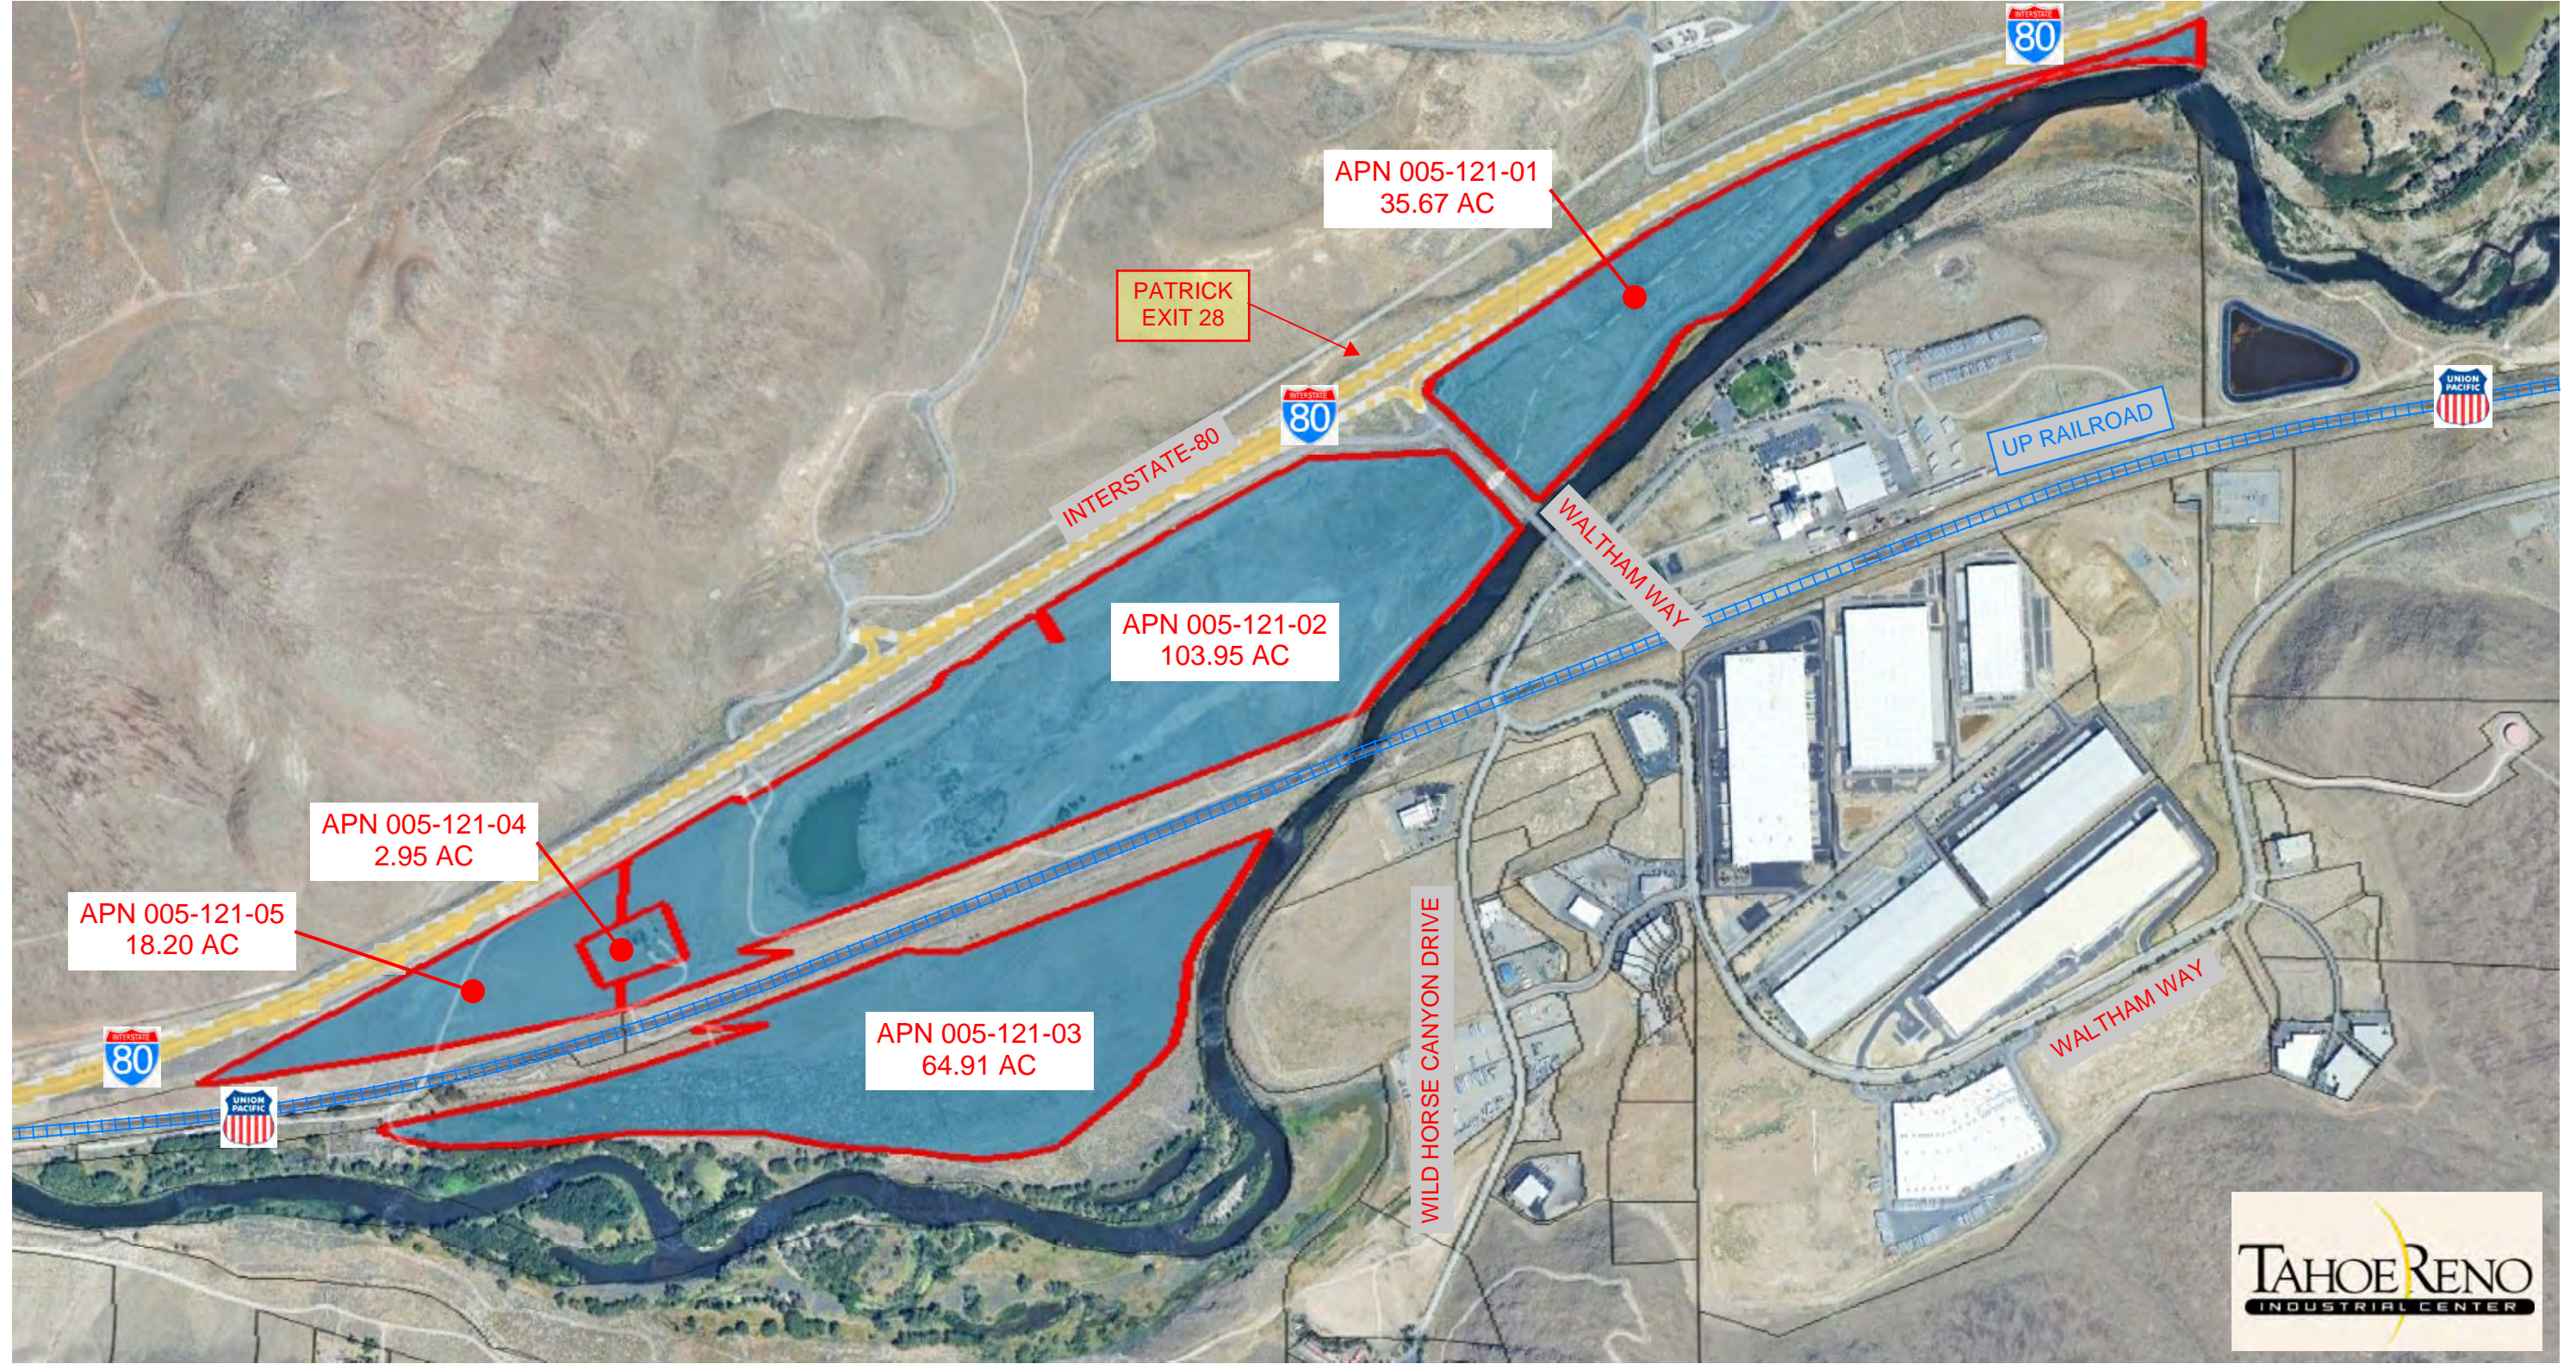

PATRICK FREEWAY COMMERCIAL

Tahoe-Reno Industrial Center

FOR SALE 225.68 ACRES

Donny Gilman: 775.230.4701