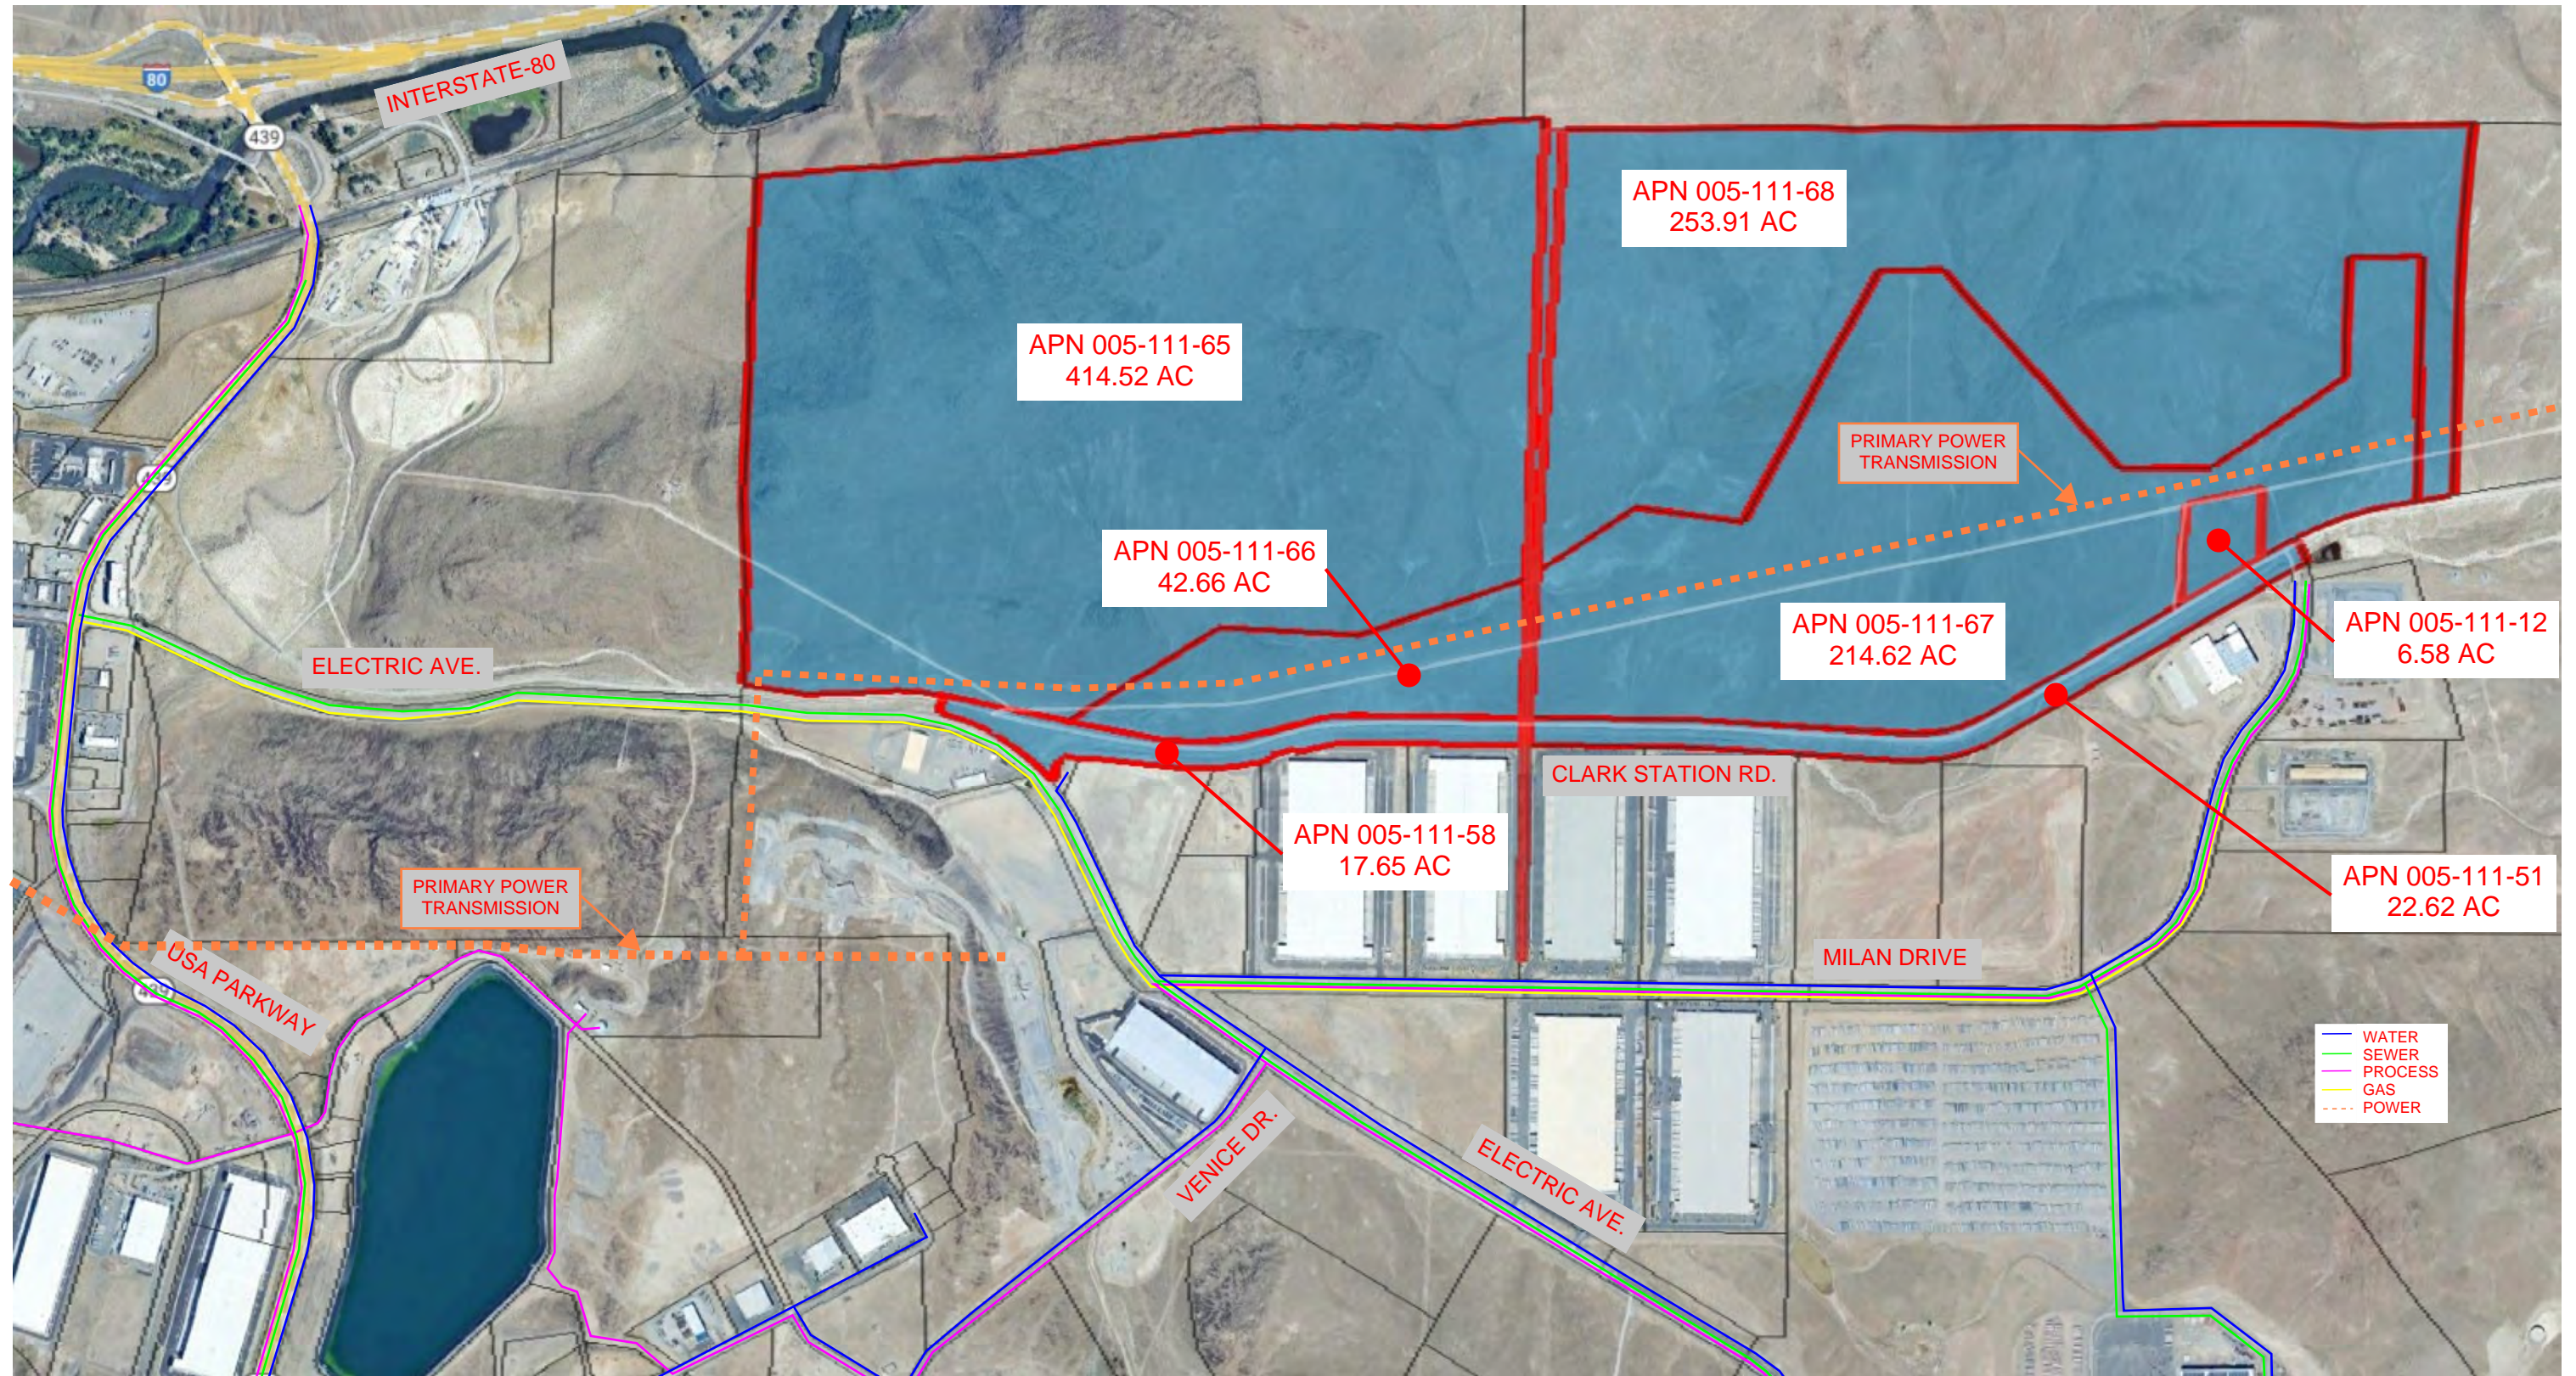

# EAGLE VALLEY / CLARK STATION

**FOR SALE 972.56 ACRES**

Donny Gilman: 775.230.4701